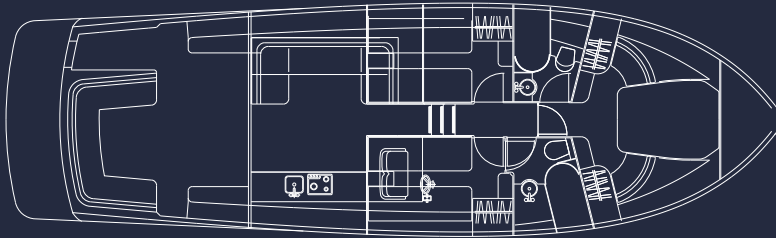

DAVIS MARINE
Brokerage

DUCHY 45

Duchy 45

Combining superb seakeeping with elegant lines, the Duchy 45 is the ideal cruiser for all levels of experience.

Admirers of our popular Duchy Motor Launches will be intrigued to see this concept from Andrew Wolstenholme's drawing board.

Conceived upon similar lines to her smaller cousins, this 45ft seagoing craft is a natural addition to our Duchy range.

Constructed to exemplary standards with an interior fit-out to match, maximum space utilisation, a highly capable engine package and an impressive design provenance, the Duchy 45 offers a tempting prospect for those who appreciate something truly special.

A semi-displacement motor vessel with a target top speed of 23 to 32 knots depending on the engine package you select, this design is ready and waiting for us to customise to your unique specifications. Both IPS and Shaft Drive options available.

Deck Plan – Galley Up

Deck Plan – Galley Down

SPECIFICATIONS

Length overall	14.75M
Length waterline	12.9M
Beam	4.45M
Air draft	2.91M
Draft	0.91M
Displacement	16T
Fuel capacity	2200L
Water capacity	780L
Engine	Twin 435hp IPS Volvo
Maximum speed	32 knots