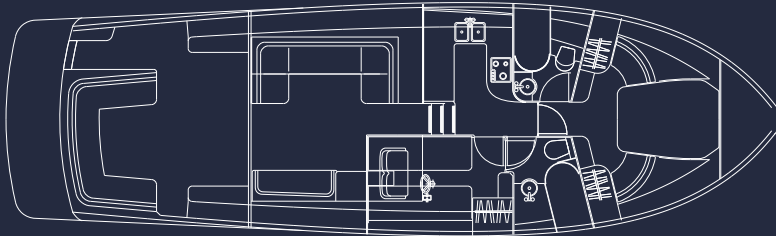

Conceived upon similar lines to her smaller cousins, this 45ft seagoing craft is a natural addition to our Duchy range.

Constructed to exemplary standards with an interior fit-out to match, maximum space utilisation, a highly capable engine package and an impressive design provenance, the Duchy 45 offers a tempting prospect for those who appreciate something truly special.

A semi-displacement motor vessel with a target top speed of 23 to 32 knots depending on the engine package you select, this design is ready and waiting for us to customise to your unique specifications. Both IPS and Shaft Drive options available.

Deck Plan – Galley Up

Deck Plan – Galley Down

SPECIFICATIONS

Length overall	14.75M
Length waterline	12.9M
Beam	4.45M
Air draft	2.91M
Draft	0.91M
Displacement	16T
Fuel capacity	2200L
Water capacity	780L
Engine	Twin 435hp IPS Volvo
Maximum speed	32 knots