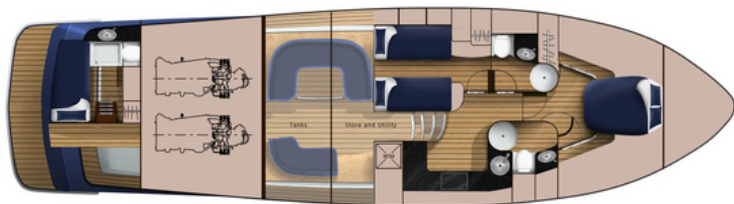

Profile

Deck Plan

SPECIFICATIONS

Length overall 18.3M

Engine Twin 500hp Engines

Maximum speed 24 knots

FEATURES

- All stainless steel fittings, including flagpole, cleats, bollard, fender eyes, fairleads, safety rails, handrails, bow fitting with double roller, and twin horn.
- Touchscreen Raymarine displays with speed, depth, GPS chart plotter, and control of all electronic components.
- Enclosed heads compartment with wash basin, electric toilet, and shower with standing headroom.

- Spacious saloon and cockpit with waterproof Sunbrella upholstery.
- Flexiteek decks, bathing platform, and cockpit sole.
- Oak interior joinery.
- Walk-through gate to the bathing platform with swimming ladder.
- Galley including stove with fridge and stainless steel sink.
- Low maintenance GRP hull and deck.