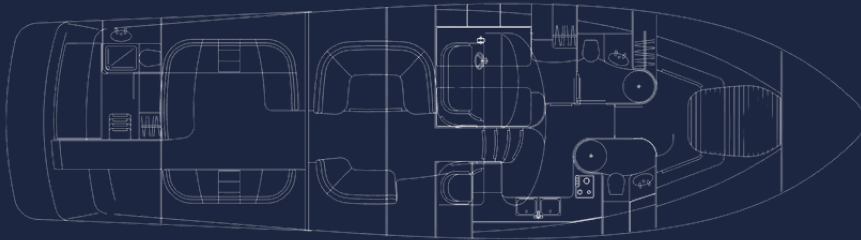

DAVIS MARINE

Brokerage

DUCHY 60

Duchy 60

The flag ship of the Duchy Motor Launches range.

The standard layout of this model provides all the comfortable accommodation you will need for at least five guests and an interior layout that can be tailored to chime precisely with your way of life.

With a semi-displacement hull that will be similar to that of the Duchy 45, this splendid sea-going vessel with twin 500hp diesel engines will run smoothly and efficiently at around 24 knots.

Sleek and yet powerful, the lines of the Duchy 60 encapsulate the sense of statesmanlike presence, might and respect, that all together communicate its inherent sea keeping capabilities.

Designed for 3 cabins, and plentiful space for socialising and entertaining, the Duchy 60 will create feelings of grandeur among the palatial layout and opulent features.

While this model is currently still under development, you can discuss with us how she might be suited to you, as we continue to progress with her evolution.

Profile

Deck Plan

SPECIFICATIONS

Length overall 18.3M

Engine Twin 500hp Engines

Maximum speed 24 knots

FEATURES

- All stainless steel fittings, including flagpole, cleats, bollard, fender eyes, fairleads, safety rails, handrails, bow fitting with double roller, and twin horn.
- Touchscreen Raymarine displays with speed, depth, GPS chart plotter, and control of all electronic components.
- Enclosed heads compartment with wash basin, electric toilet, and shower with standing headroom.