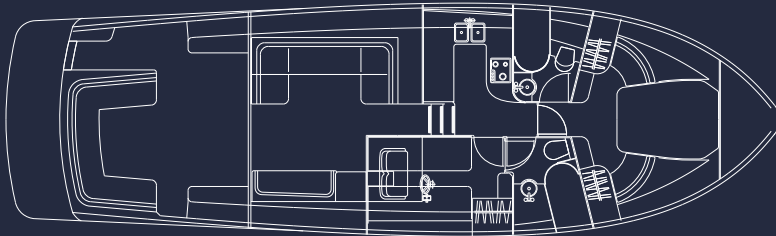

Deck Plan – Galley Down

SPECIFICATIONS

Length overall	14.75M
Length waterline	12.9M
Beam	4.45M
Air draft	2.91M
Draft	0.91M
Displacement	16T
Fuel capacity	2200L
Water capacity	780L
Engine	Twin 435hp IPS Volvo
Maximum speed	32 knots