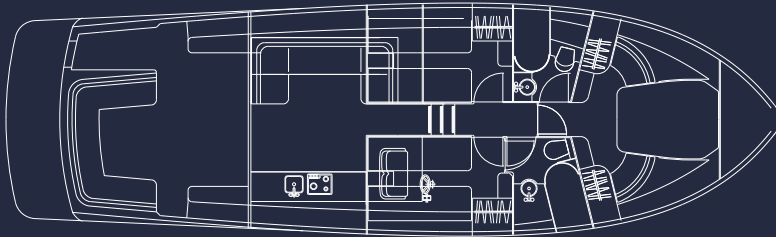

Deck Plan – Galley Up