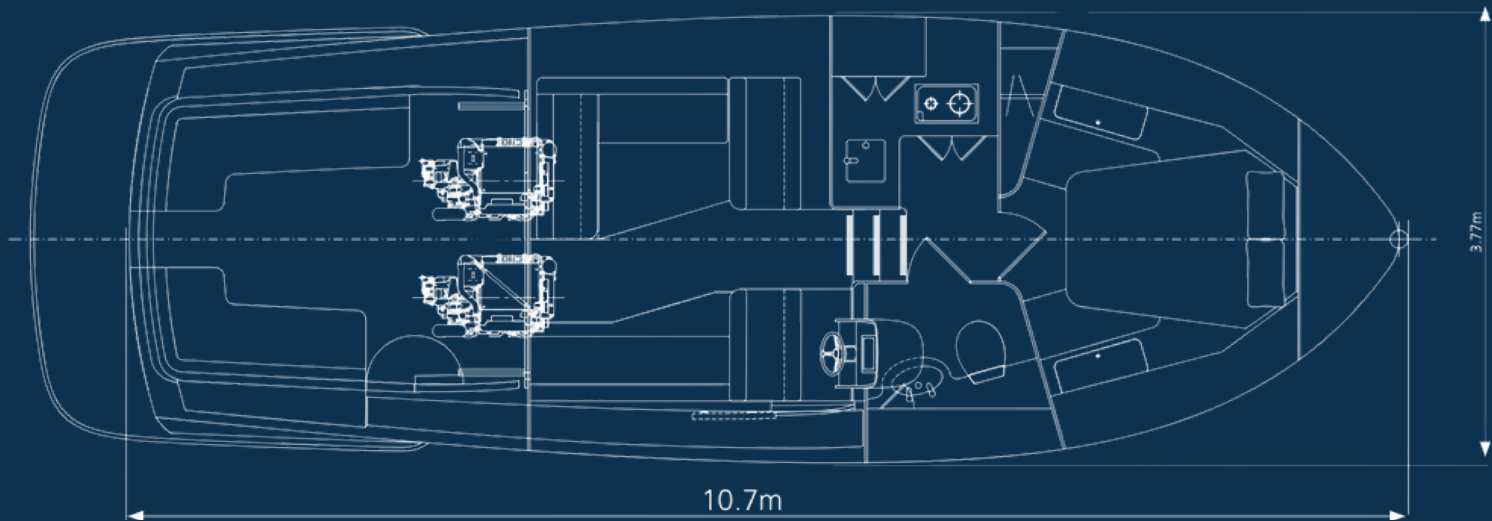

SINGLE CABIN ARRANGEMENT