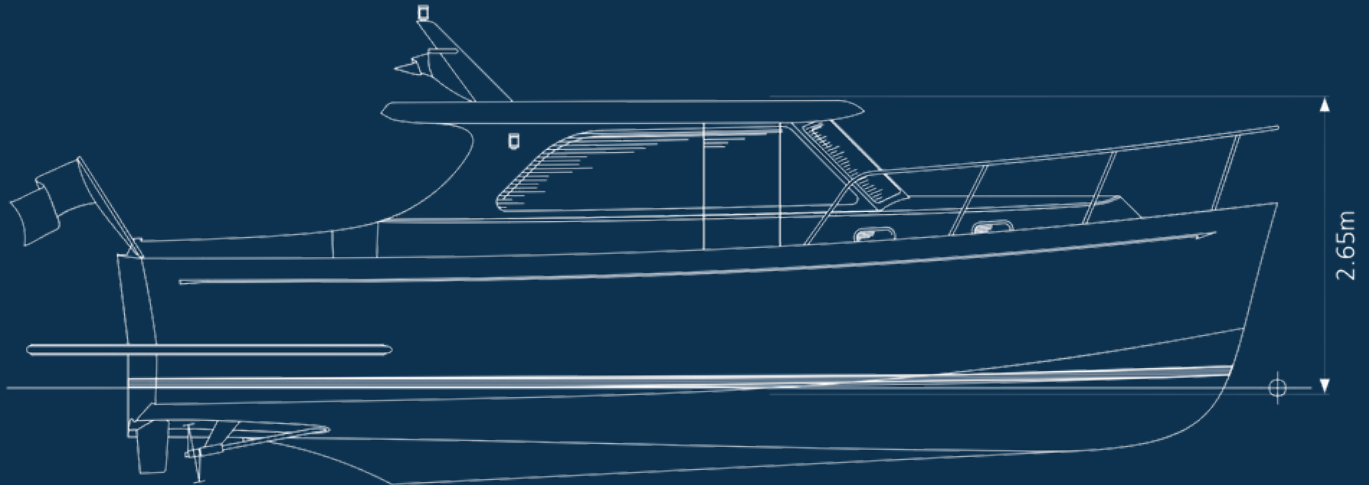

SPECIFICATIONS

Length overall 11.84M
Length waterline 10.08M
Beam 3.77M
Air draft 2.65M / 8ft 8IN
Draft 0.89M
Displacement 8.75T

Fuel capacity 600L (1100L optional upgrade)
Base Engines Twin 270hp Nanni T4
Maximum speed 28 knots
Range at 8 knots 650NM