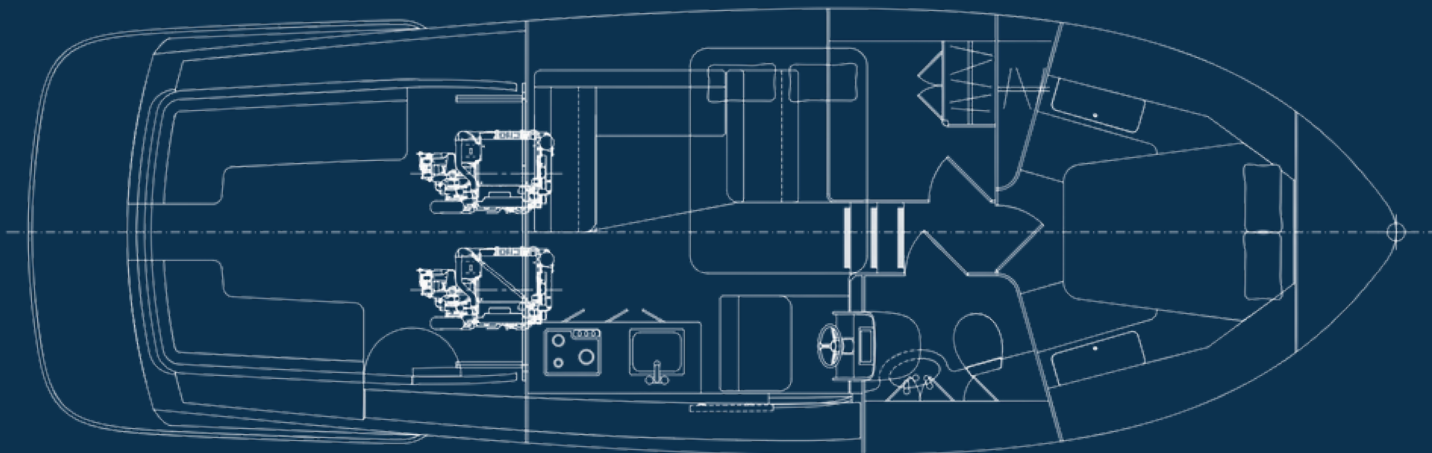

TWIN CABIN ARRANGEMENT