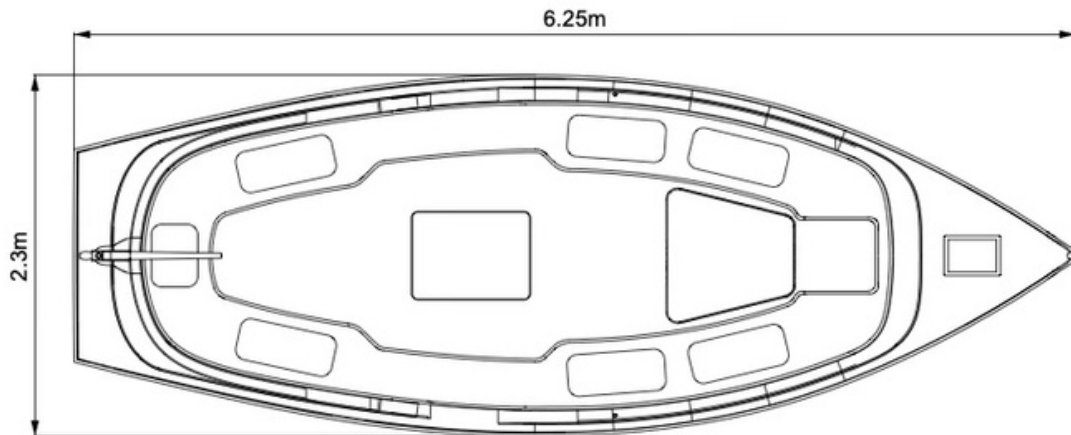

Length overall 6.4M
Length waterline 5.7M
Beam 2.3M
Draft 0.5M
Air draft 0.97M
Displacement 0.97T
Fuel capacity 69L
Engine 14hp Nanni N2
Maximum speed 6-7 knots

Elevation

Plan

FEATURES

- All Stainless Steel Fittings Including Cleats, Bollard, Fender Eyes, and Fairleads.
- Electric Systems Including Engine Console, Navigation Lights, and Fuel Gauge.
- Full Set of Waterproof Marine Cushions.
- Low Maintenance GRP Hull and Deck.
- 1 Manual and 1 Electric Bilge Pumps.
- Emergency Boarding Ladder.
- Stainless Steel Flagpole.
- Fender Strip.