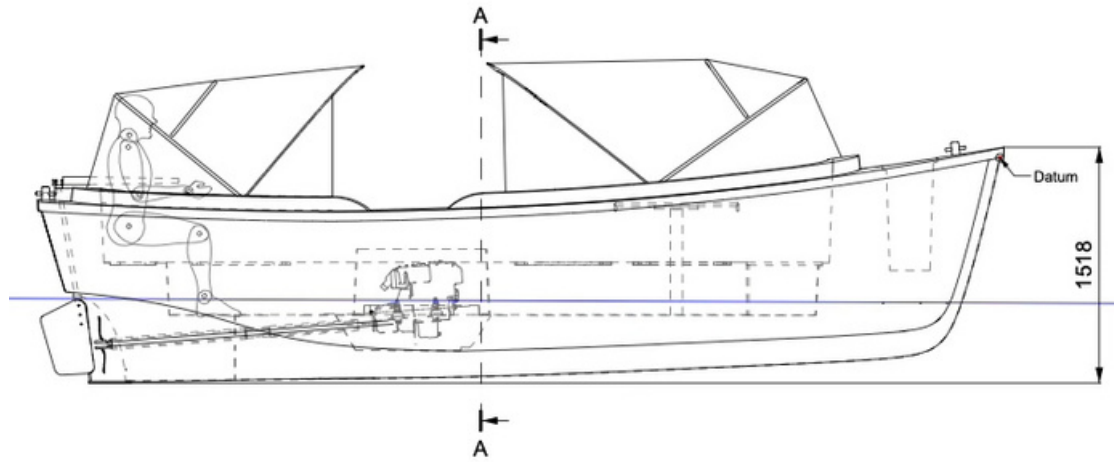

Length overall 6.4M
Length waterline 5.7M
Beam 2.3M
Draft 0.5M
Air draft 0.97M
Displacement 0.97T
Fuel capacity 69L
Engine 14hp Nanni N2
Maximum speed 6-7 knots

Elevation

Plan

FEATURES

- All Stainless Steel Fittings Including Cleats, Bollard, Fender Eyes, and Fairleads.
- Electric Systems Including Engine Console, Navigation Lights, and Fuel Gauge.
- Full Set of Waterproof Marine Cushions.
- Low Maintenance GRP Hull and Deck.
- 1 Manual and 1 Electric Bilge Pumps.
- Emergency Boarding Ladder.
- Stainless Steel Flagpole.
- Fender Strip.